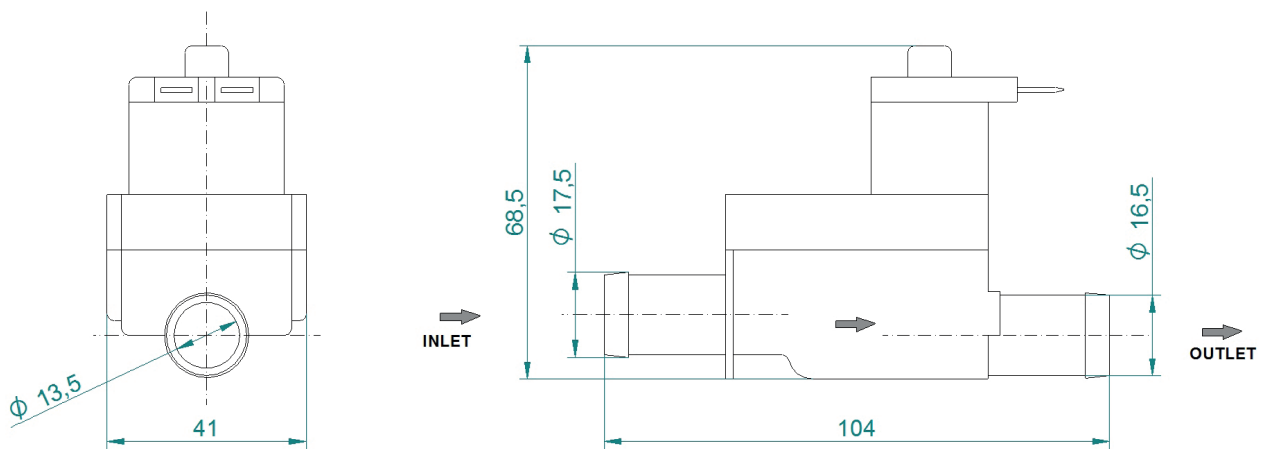

Solenoid Water Valve 12V

Valvola Solenoide 12V

26.01.001

MECHANICAL DIMENSIONS

DIMENSIONI MECCANICHE

Solenoid Water Valve 12V