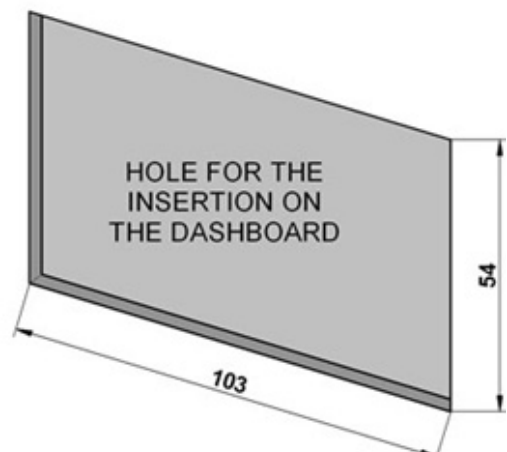

UP - Universal Plus

**Climate Version - Solenoid Water Valve -
Relay Blower Speed**
Versione Climate - Valvola Solenoide -
Relè Ventilazione

Z01.17.135 (12V) - Z01.17.136 (24V)

MECHANICAL DIMENSIONS
DIMENSIONI MECCANICHE